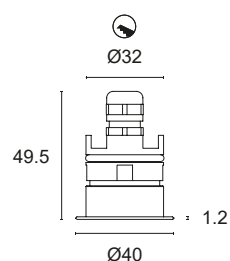

MADE IN ITALY